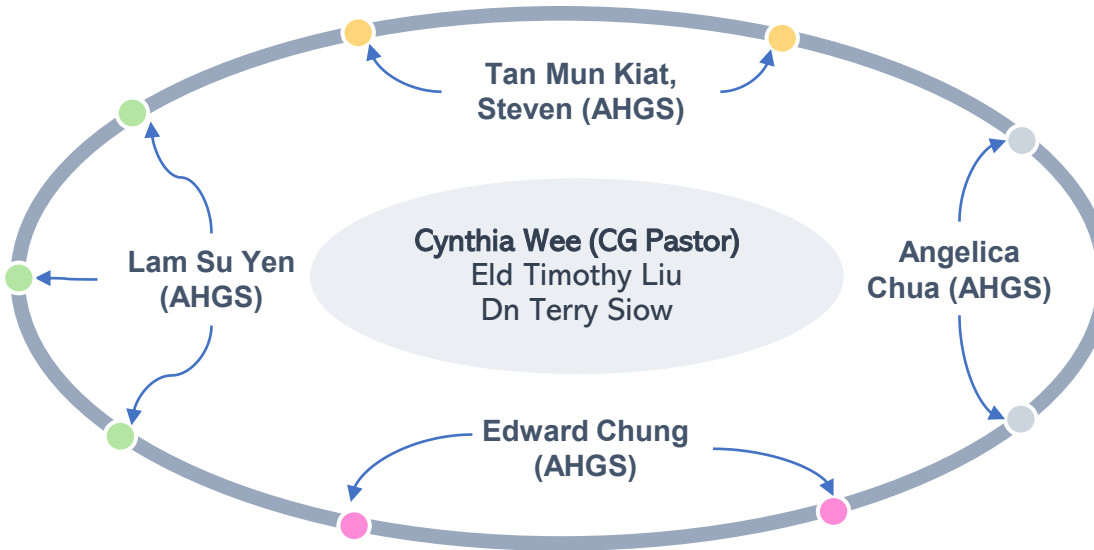

Carmel House Groups & Care Groups (2025)

A House Group (HG) is an inter-gen grouping of CGs under the Pastoral Care of a House Group Shepherd

1. **Dn Andrew Tan (HGS)**
1. **Bt Batok** (Tan Tiong Chuan)
  2. **Joshua** (Tan Thien Choon)
  3. **Mark** (Rina Lee)
  4. **Joy** (Chong-Chan Haw Puay)
  5. **Care Bear** (Joel Lau)

1. **Thomas Lim (HGS)**
1. **Holland** (Koh Soo Ngee)
  2. **Fruitful** (Kee Poir Mok)
  3. **Praise 2** (Christophane Foo)
  4. **Emmanuel-Ablaze** (Matthew Lau)
  5. **Elior** (Eld Kelvin Teo)

1. **Rev Lim Kheng Hai (HGS)**
1. **JEM** (Chew Leong Ho)
  2. **Gethsemane** (Wei Li)
  3. **Fishers of Men** (Felix)
  4. **Mustard Seeds** (Irene Ng)

1. **Eld Yeo Siew Yam (HGS)**
1. **Shalom** (Sam Kong Choy)
  2. **West Bay** (Tan Peng Kok)
  3. **Providence** (Jeffrey Hong)
  4. **Hope** (Dean Koh)
  5. **BASIC** (Dn Adrian Wong)

1. **Eld Timothy Liu (HGS)**
1. **3:19** (Soong Tuck Wah)
  2. **Dover** (James Kwan)
  3. **Burning Bush** (Soh Keng Taan)
  4. **Charis** (Lynette Liew)
  5. **Rabah** (Rayner Loi)

1. **John Calvin Chua (HGS)**
2. **Young Adult CGs**
1. **Hesed-Ekklesia** (Shiro Takeguchi)
  2. **Fireflies** (Macarius Chia)
  3. **Mantou** (Megan Chua)
  4. **Faabhhsf** (Sara Koh)
  5. **New CG from Youth**

1. **Dn Terry Siow (HGS)**
1. **Pandan** (Chai Chin Loon)
  2. **Beacon** (Eld Bruce Lockhart)
  3. **Clementi West** (Michael Teo)
  4. **Praise 1** (Terry Siow)
  5. **D'vine** (Chris Tham)

1. **Eld Ho Peng Kee (HGS)**
1. **Kismis** (Frankie Kiew)
  2. **Clementi Woods** (Chia Lai Fong)
  3. **Eagles** (John Tan)
  4. **Covenant** (Yong Siew Onn)
  5. **Unity** (Andrew Ong)

1. **Ang Lee Luang, Fellowship Pastor (HGS)**
1. **Grace** (Mabel Lim)
  2. **Ephesus** (Angelica Chua)
  3. **Koinonia** (Job Lim Chee Wee)
  4. **Beloved** (John Tan)
  5. **Faith CG** (Lew Zhen Wei)